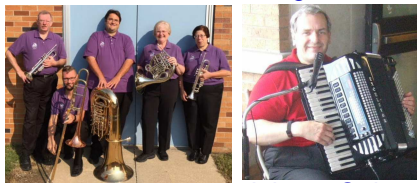

Mercer Community Band ~ 2018 Concert Series

Mercer County Courthouse Square, Mercer, PA 16137

www.mercercommunityband.com

D Major

June 22 "Echoes of the Past"

D Major – warm-up music
Mercer Community Band
Elliot Kwolek, bassoon
James Piccirilli, baritone

Mercer Area Girl Scouts Ice Cream Social

Elliot Kwolek

James Piccirilli

Makin' Changes

June 29 "Star Spangled Spectacular"

Makin' Changes – warm-up music
Mercer Community Band
John Stumpff, clarinet
Lauren Faber, soprano

Mercer Band Boosters Ice Cream Social

John Stumpff

Lauren Faber

Bay Front Brass

Johnny Oakes

July 6 "A Special Concert"

Bay Front Brass, Johnny Oakes – warm-up music
Lawrence County Community Band
Mercer Rotary Club Ice Cream Social

Lawrence Co. Community Band

July 13 "A Broadway Spectacular"

Wasson Band Organ, In Accord – warm-up music
Mercer Community Band
Tim Winfield, trumpet

Brianne Kochunas Samson, soprano
Friends of Mercer Area Library Ice Cream Social